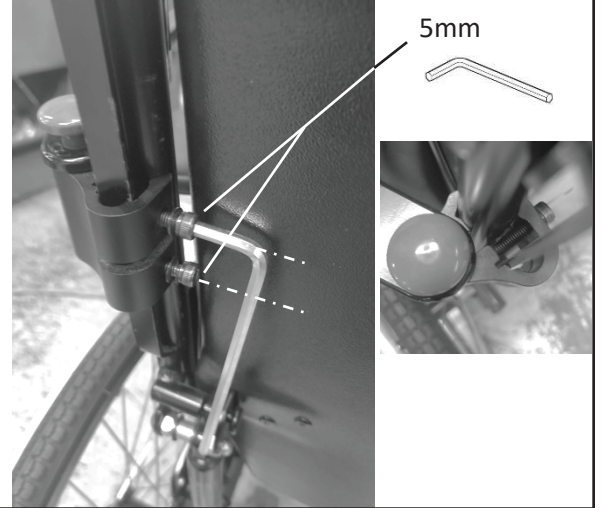

4x 5 mm

1x

4x

Swing Away trunk support for the Action® 3 NG

4 mm
5 mm

5mm

4mm

5mm